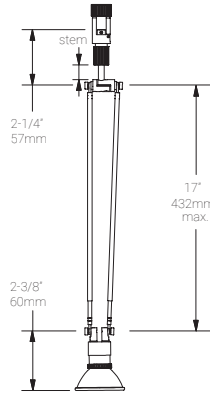

### Luminaire Construction

LED Light Source	Lamp supplied by others. <b>Recommended:</b> MR16, 50 W max or LED MR16 (SORAA lamp) 10W max.
Weight	N/A
Material	<b>Fixture:</b> Machined aluminum with electroplated finish.
Supplied with	<b>Standard installation housing:</b> Comes with an adapter plate, two #8-32 screws, and wire nuts.
Warranty & LED Life	5 years limited warranty. Estimated useful life of LED is 50,000 hours.

### Ordered Separately

System Components	Lamp.
-------------------	-------

Mounting Options & Dimensions

LED Fixture Dimensions

Fixture

3D View

Beam (with lamp supplied by others)

SR

Single Rail

Fixture with Single Rail

Dimensions

Appendix

Aluminum Finishes

MC matte chrome