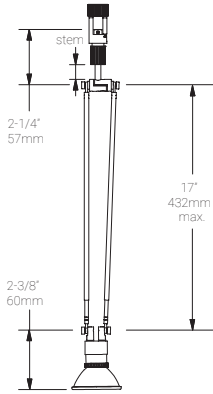

### Luminaire Construction

LED Light Source	Lamp supplied by others. <b>Recommended:</b> MR16, 50 W max or LED MR16 (SORAA lamp) 10W max.
Weight	N/A
Material	<b>Fixture:</b> Machined aluminum with electroplated finish.
Supplied with	<b>Standard installation housing:</b> Comes with an adapter plate, two #8-32 screws, and wire nuts.
Warranty & LED Life	5 years limited warranty. Estimated useful life of LED is 50,000 hours.

### Ordered Separately

System Components	Lamp.
-------------------	-------

Mounting Options & Dimensions

LED Fixture Dimensions

Fixture

3D View

Beam (with lamp supplied by others)

SR

Single Rail

Fixture with Single Rail

Dimensions

Appendix

Aluminum Finishes

MC matte chrome