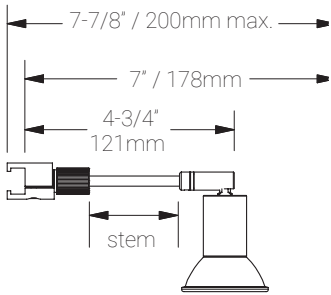

System Components (Ordered Separately)

Remote Driver : _____

* Consult MP Lighting Website or Factory.

Important Notes

Specification

1. Refer to Appendix or MP Lighting website for complete look of luminaire with different finish options.
2. Available in 1" (25mm) increments, maximum length 96" (2438mm).

Luminaire Construction

LED Light Source	Lamp supplied by others. Recommended: MR16, 50 W max or LED MR16 (SORAA lamp) 10W max.
Weight	N/A
Material	Fixture: Machined aluminum with electroplated finish.
Supplied with	Standard installation housing: Comes with an adapter plate, two #8-32 screws, and wire nuts.
Warranty & LED Life	5 years limited warranty. Estimated useful life of LED is 50,000 hours.

Ordered Separately

System Components	Lamp.
-------------------	-------

Mounting Options & Dimensions

LED Fixture Dimensions

Fixture

3D View

Beam (with lamp supplied by others)

SF

Single Rail Flush to Wall

Fixture with Single Rail Flush

Dimensions

Appendix

Aluminum Finishes

MC matte chrome