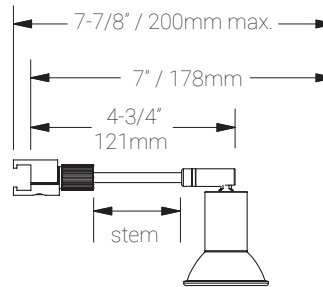

Luminaire Construction

LED Light Source	Lamp supplied by others. Recommended: MR16, 50 W max or LED MR16 (SORAA lamp) 10W max.
Weight	N/A
Material	Fixture: Machined aluminum with electroplated finish.
Supplied with	Standard installation housing: Comes with an adapter plate, two #8-32 screws, and wire nuts.
Warranty & LED Life	5 years limited warranty. Estimated useful life of LED is 50,000 hours.

Ordered Separately

System Components	Lamp.
-------------------	-------

Mounting Options & Dimensions

LED Fixture Dimensions

Fixture

3D View

Beam (with lamp supplied by others)

SF

Single Rail Flush to Wall

Fixture with Single Rail Flush

Dimensions

Appendix

Aluminum Finishes

MC matte chrome