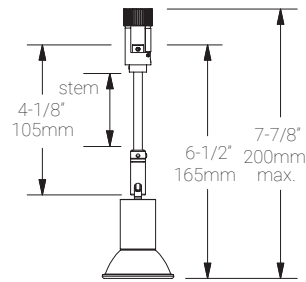

Luminaire Construction

LED Light Source	Lamp supplied by others. Recommended: MR16, 50 W max or LED MR16 (SORAA lamp) 10W max.
Weight	N/A
Material	Fixture: Machined aluminum with electroplated finish.
Supplied with	Standard installation housing: Comes with an adapter plate, two #8-32 screws, and wire nuts.
Warranty & LED Life	5 years limited warranty. Estimated useful life of LED is 50,000 hours.

Ordered Separately

System Components	Lamp.
-------------------	-------

Mounting Options & Dimensions

LED Fixture Dimensions

Fixture

3D View

Beam (with lamp supplied by others)

SR

Single Rail

Fixture with Single Rail

Dimensions

Appendix

Aluminum Finishes

MC matte chrome