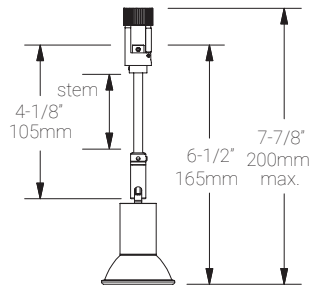

System Components (Ordered Separately)

Remote Driver : _____

* Consult MP Lighting Website or Factory.

Important Notes

Specification

1. Refer to Appendix or MP Lighting website for complete look of luminaire with different finish options.
2. Available in 1" (25mm) increments, maximum length 96" (2438mm).

Luminaire Construction

LED Light Source	Lamp supplied by others. Recommended: MR16, 50 W max or LED MR16 (SORAA lamp) 10W max.
Weight	N/A
Material	Fixture: Machined aluminum with electroplated finish.
Supplied with	Standard installation housing: Comes with an adapter plate, two #8-32 screws, and wire nuts.
Warranty & LED Life	5 years limited warranty. Estimated useful life of LED is 50,000 hours.

Ordered Separately

System Components	Lamp.
-------------------	-------

Mounting Options & Dimensions

LED Fixture Dimensions

Fixture

3D View

Beam (with lamp supplied by others)

SR