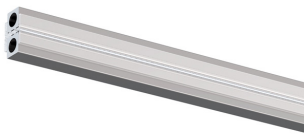

Luminaire Construction

LED Light Source	Lamp supplied by others. Recommended: MR16, 50 W max or LED MR16 (SORAA lamp) 10W max.
Weight	N/A
Material	Fixture: Machined aluminum with electroplated finish.
Supplied with	Standard installation housing: Comes with an adapter plate, two #8-32 screws, and wire nuts.
Warranty & LED Life	5 years limited warranty. Estimated useful life of LED is 50,000 hours.

Ordered Separately

System Components	Lamp.
-------------------	-------

Mounting Options & Dimensions

LED Fixture Dimensions

Fixture

3D View

Beam (with lamp supplied by others)

SR

Single Rail

Fixture with Single Rail

Dimensions

Appendix

Aluminum Finishes

MC matte chrome