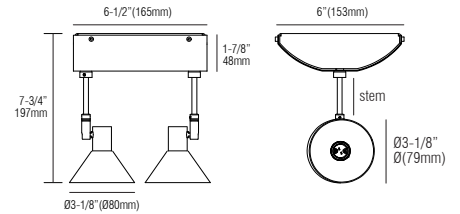

- Type:
- Project:
- Modified:
- Quantity:
- Notes:

DISCLAIMER - When using a control system, consult dimming system manufacturer with minimum load before installing. Malfunction and damage to product due to improper dimming system installation or misuse will not be covered under warranty. Only DC Drivers are recommended for dimming systems. Consult MP Lighting for recommended drivers.

*MP Lighting reserves the right, at its sole discretion, at any time and without notice, to make design changes to any of our products.

Order Guide

Example: X45-CD-2-NA-1-6-MC

Code	Mounting	Stem	Accessories (optional)	Primary Voltage	Canopy	Finish
X45	CD	- 2	NA	1	8 -	
		2 = 2" (51mm) X = custom	NA = no accessory	1 = 120V	8 = C8	MC = matte chrome
		*Custom length available in 1" (25mm) increments up to 96" (2438mm) long