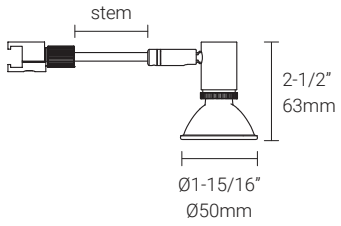

Mounting Options & Dimensions

LED Fixture Dimensions

Fixture

3D View