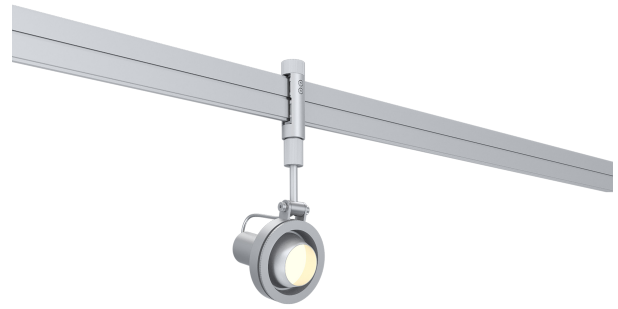

Type : _____

Quantity : _____

Note : _____

Specifications

Luminaire | Example Code: X51-DC-2-MC

Product	Mounting	Stem Length	Finish ¹
X51	DC		MC
	DC dual circuit	2 2" (51mm) X custom ²	Aluminum Finishes: MC matte chrome

System Components (Ordered Separately)

Remote Driver : _____

* Consult MP Lighting Website or Factory.

Important Notes

Specification

1. Refer to Appendix or MP Lighting website for complete look of luminaire with different finish options.
2. Available in 1" (25mm) increments, maximum length 96" (2438mm).

X51DC

INTERIOR

Spotlight | For ceilings, walls & counters

- Dry location

Application

Environment	Dry Location approved. IP 20.
Mounting	DC: Rotatable and easy to position. Designed for use on MP dual circuit (DC) (sold separately).

Luminaire Construction

LED Light Source	Lamp supplied by others. Recommended: MR16, 50 W max or LED MR16 (SORAA lamp) 10W max.
Weight	N/A
Material	Fixture: Machined aluminum with electroplated finish.
Supplied with	Standard installation housing: Comes with an adapter plate, two #8-32 screws, and wire nuts.
Warranty & LED Life	5 years limited warranty. Estimated useful life of LED is 50,000 hours.