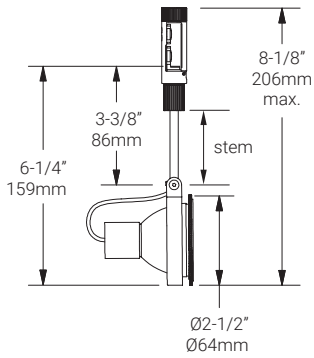

Type : _____

Quantity : _____

Note : _____

Specifications

Luminaire | Example Code: X51-DC-2-MC

Product	Mounting	Stem Length	Finish ¹
X51	DC		MC
	DC dual circuit	2 2" (51mm) X custom ²	Aluminum Finishes: MC matte chrome

System Components (Ordered Separately)

Remote Driver : _____

* Consult MP Lighting Website or Factory.

Important Notes

Specification

1. Refer to Appendix or MP Lighting website for complete look of luminaire with different finish options.
2. Available in 1" (25mm) increments, maximum length 96" (2438mm).

Luminaire Construction

LED Light Source	Lamp supplied by others. Recommended: MR16, 50 W max or LED MR16 (SORAA lamp) 10W max.
Weight	N/A
Material	Fixture: Machined aluminum with electroplated finish.
Supplied with	Standard installation housing: Comes with an adapter plate, two #8-32 screws, and wire nuts.
Warranty & LED Life	5 years limited warranty. Estimated useful life of LED is 50,000 hours.

Ordered Separately

System Components	Lamp.
-------------------	-------

Mounting Options & Dimensions

LED Fixture Dimensions

Fixture

3D View

Beam (with lamp supplied by others)

DC