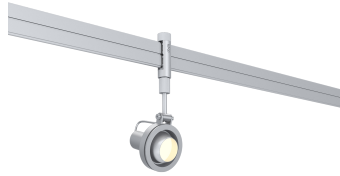

Type : _____

Quantity : _____

Note : _____

Specifications

Luminaire | Example Code: X51-DC-2-MC

Product	Mounting	Stem Length	Finish ¹
X51	DC		MC
	DC dual circuit	2 2" (51mm) X custom ²	Aluminum Finishes: MC matte chrome

Luminaire Construction

LED Light Source	Lamp supplied by others. Recommended: MR16, 50 W max or LED MR16 (SORAA lamp) 10W max.
Weight	N/A
Material	Fixture: Machined aluminum with electroplated finish.
Supplied with	Standard installation housing: Comes with an adapter plate, two #8-32 screws, and wire nuts.
Warranty & LED Life	5 years limited warranty. Estimated useful life of LED is 50,000 hours.

Ordered Separately

System Components	Lamp.
-------------------	-------

Mounting Options & Dimensions

LED Fixture Dimensions

Fixture

3D View

Beam (with lamp supplied by others)

DC

Dual Circuit

Fixture with Dual Circuit

Appendix

Aluminum Finishes

MC matte chrome