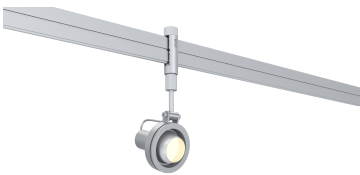

Type : _____

Quantity : _____

Note : _____

Specifications

Luminaire | Example Code: X51-DC-2-MC

Product	Mounting	Stem Length	Finish ¹
X51	DC		MC
	DC dual circuit	2 2" (51mm) X custom ²	Aluminum Finishes: MC matte chrome

Luminaire Construction

LED Light Source	Lamp supplied by others. Recommended: MR16, 50 W max or LED MR16 (SORAA lamp) 10W max.
Weight	N/A
Material	Fixture: Machined aluminum with electroplated finish.
Supplied with	Standard installation housing: Comes with an adapter plate, two #8-32 screws, and wire nuts.
Warranty & LED Life	5 years limited warranty. Estimated useful life of LED is 50,000 hours.

Ordered Separately

System Components	Lamp.
-------------------	-------

Mounting Options & Dimensions

LED Fixture Dimensions

Fixture

3D View

Beam (with lamp supplied by others)

DC

Dual Circuit

Fixture with Dual Circuit

Appendix

Aluminum Finishes

MC matte chrome