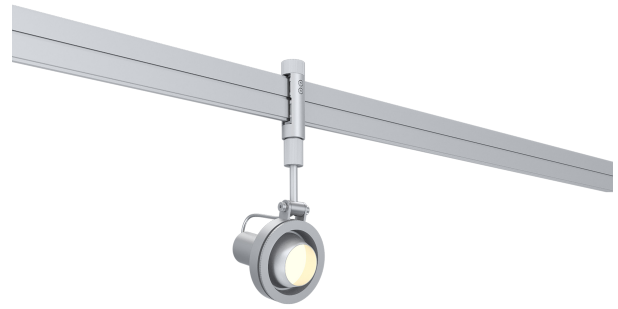

X51DC

INTERIOR

Spotlight | For ceilings, walls & counters

- Dry location

Ordering Information

Clear Form

Date : _____

Project : _____

Type : _____

Quantity : _____

Note : _____

Specifications

Luminaire | Example Code: X51-DC-2-MC

Product	Mounting	Stem Length	Finish ¹
X51	DC		MC
	DC dual circuit	2 2" (51mm) X custom ²	Aluminum Finishes: MC matte chrome

System Components (Ordered Separately)

Remote Driver : _____

* Consult MP Lighting Website or Factory.

Important Notes

Specification

1. Refer to Appendix or MP Lighting website for complete look of luminaire with different finish options.
2. Available in 1" (25mm) increments, maximum length 96" (2438mm).

X51DC

INTERIOR

Spotlight | For ceilings, walls & counters

- Dry location

Application

Environment	Dry Location approved. IP 20.
Mounting	DC: Rotatable and easy to position. Designed for use on MP dual circuit (DC) (sold separately).