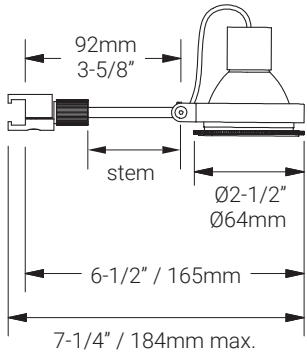

#### Specification

1. Refer to Appendix or MP Lighting website for complete look of luminaire with different finish options.
2. Available in 1" (25mm) increments, maximum length 96" (2438mm).

### Ordered Separately

System Components	Lamp.
-------------------	-------

Mounting Options & Dimensions

LED Fixture Dimensions

Fixture

3D View

Beam (with lamp supplied by others)

SF